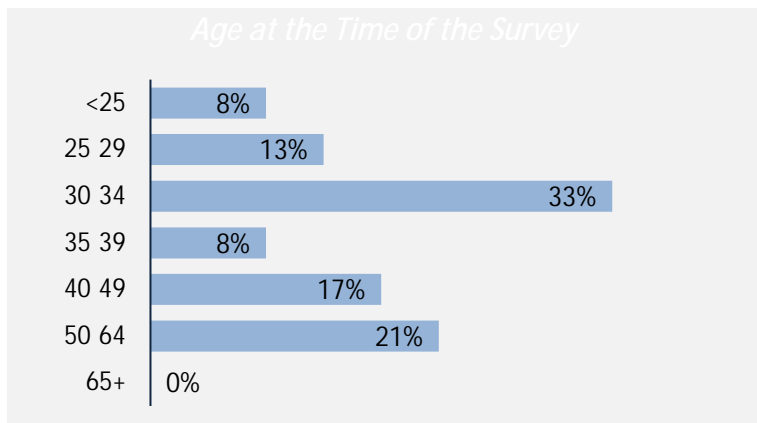

Applied Filters

CPC: VCC; MUSD;

<i>Cohort</i>	48
<i>Respondents</i>	24
<i>Response Rate</i>	50%

Description of Survey Respondents

Demographics

Aboriginal Identity

Based on domestic students only.

Median Age