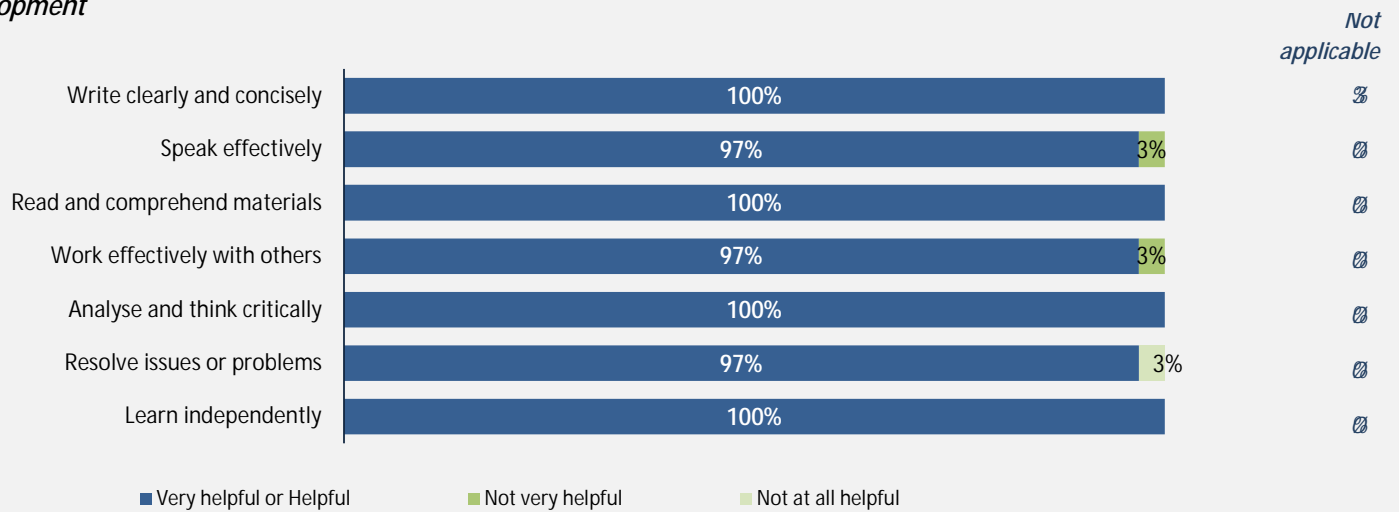

Applied filters:

🏠 📄 📊 📅 📍 📧

Cohort	47
Respondents	32
Response Rate	68%

Skill Development and Post-Secondary Experience

100%

👍 🏆 🥇 very satisfied 🏆 🏆 satisfied 🏆 🏆 🏆

Skill Development

🏠 📄 📊 📅 📍 📧 Not applicable.

Satisfaction with Post Secondary Experience

🏠 📄 📊 📅 📍 📧 Not applicable.