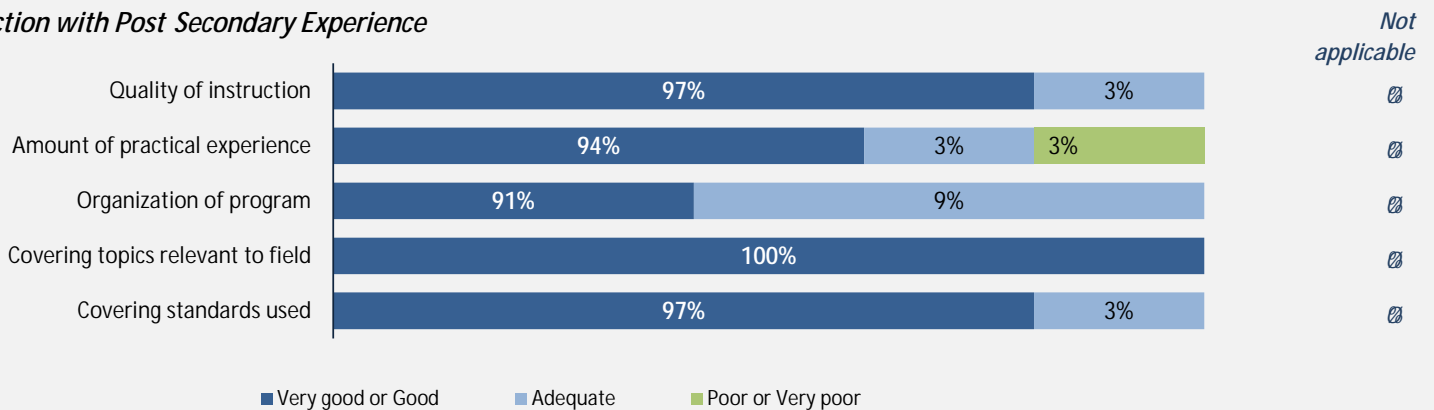

Applied filters:

🏠 📄 📊 📅 📍 📧

Cohort	47
Respondents	32
Response Rate	68%

Skill Development and Post-Secondary Experience

100%

👍 🏆 🥇 very satisfied 🏆 🏆 satisfied 🏆 🏆 🏆

Skill Development

🏠 📄 📊 📅 📍 📧 Not applicable.

Satisfaction with Post Secondary Experience

🏠 📄 📊 📅 📍 📧 Not applicable.