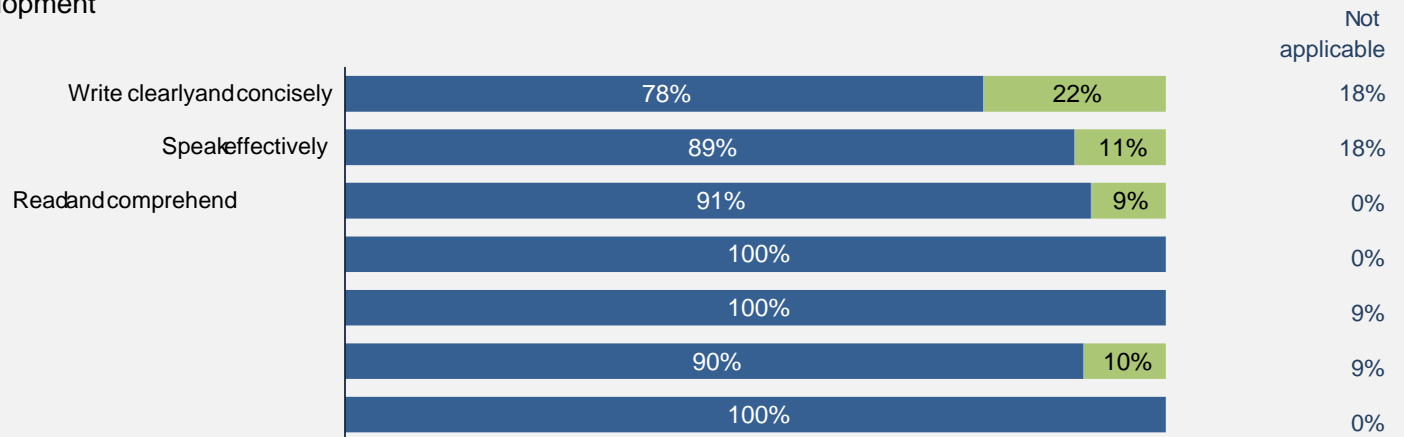

Diploma, Associate Degree, and Certificate Student Outcomes

Summary of Survey Results: 2019 to 2023

Applied filters:
CPCVCCEventPlanning;

Cohort	20
Respondents	11
Response Rate	55%

Skill Development and Post-Secondary Experience

100% said they were very satisfied or satisfied with the education they received.

Skill Development

Percentages are based on those who gave a valid rating, excluding those who said Not applicable.

Satisfaction with Post-Secondary Experience